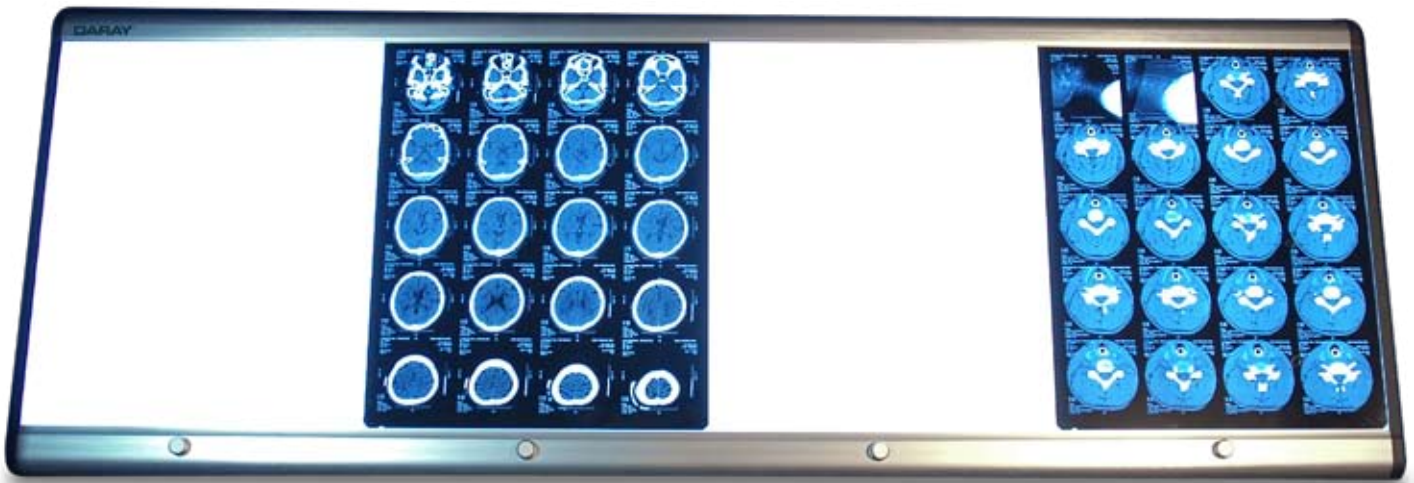

Available as 1x, 2x, 3x and 4x panel wall-mounted units, and as a single-panel desktop with carrying handle, the DX4500 series range utilises a high-frequency inverter which reduces eye fatigue by eliminating flicker, increases lamp life, and provides instant lighting and relighting.

DX4501

DX4503

■ Slim Design

The use of thin EEFL lamps for the high-tech display and non-metallic materials for the casing enables the DX4500 series to be one of the world's thinnest and lightest X-ray film viewers.

■ Uniform Brightness

A luminance uniformity of over 90% is achieved by using 16 lamps, each with a diameter of 2.4mm, allowing the user to see any part of the film with consistency to facilitate accurate diagnosis.

DARAY[®]

0800 804 8384

DX4504

■ Long-Life Lamps

Unlike traditional X-ray film viewers, the DX4500 series use External Electrode Fluorescent Lamps (EEFL). Compared with conventional fluorescent tubes, EEFL lamps increase electrical efficiency, generate less heat and minimise troublesome lamp replacement by having more than ten times the life.