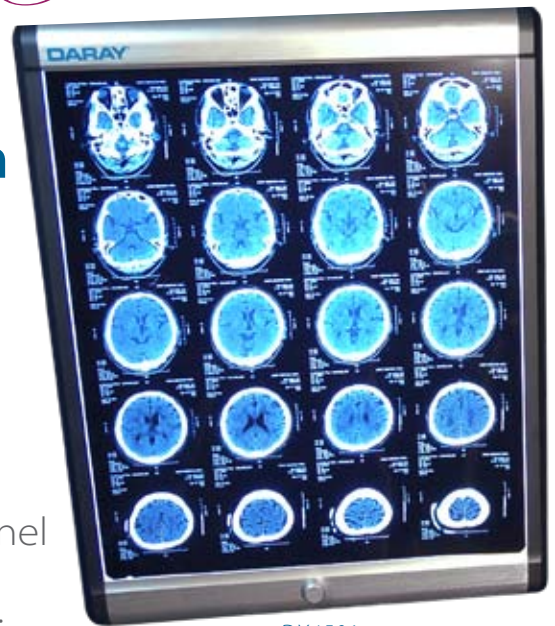

DX4500

X-RAY FILM VIEWERS

The DARAY **ILLUMIN⁸**™ DX4500 series of X-ray film viewers features a distinctive and extremely modern slim design

Long-life light sources provide clear, cool and diffuse illumination.

Available as 1x, 2x, 3x and 4x panel wall-mounted units, and as a single-panel desktop with carrying handle, the DX4500 series range utilises a high-frequency inverter which reduces eye fatigue by eliminating flicker, increases lamp life, and provides instant lighting and relighting.

DX4501

DX4503

■ Slim Design

The use of thin EEFL lamps for the high-tech display and non-metallic materials for the casing enables the DX4500 series to be one of the world's thinnest and lightest X-ray film viewers.

■ Uniform Brightness

A luminance uniformity of over 90% is achieved by using 16 lamps, each with a diameter of 2.4mm, allowing the user to see any part of the film with consistency to facilitate accurate diagnosis.