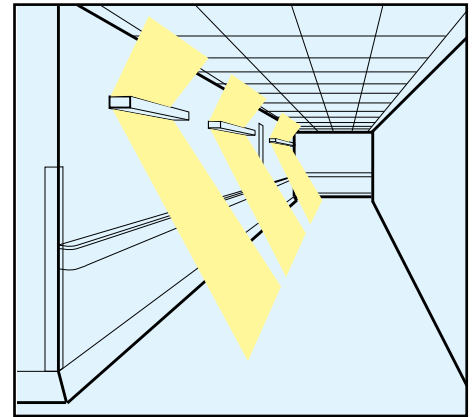

Wall application