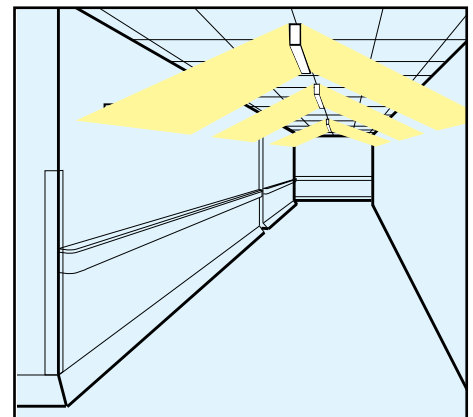

Ceiling application