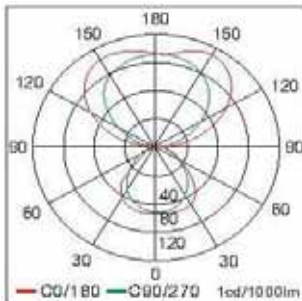

Products available

Model	Power	Lumens Flux	Beam angle	Input voltage	CRI	PF	Dimensions (mm)
OPT600-35	35 W	2800 lm	120°+120°	AC100~240V	Ra>80	PF>0.93	600x150x55
OPT900-55	55 W	4500 lm	120°+120°	AC100~240V	Ra>80	PF>0.93	900x150x55
OPT1200-75	75 W	5800 lm	120°+120°	AC100~240V	Ra>80	PF>0.93	1200x150x55

Features

- Long LED life of 50,000 hours
- Wide-angle, glare free technology assures optimised low-reflection light control.
- Homogeneous and uniform illumination
- The dual-direction lighting gives a friendly and bright ambiance
- Direct / indirect light distribution
- High quality 6030 aluminium frame
- Smooth elegant opal PMMA cover
- IP22
- Available in cool white, warm white, neutral white and daylight colour temperatures
- DALI & PWM options available, please call.

ABOUT DARAY

DARAY have been established in the medical, dental and veterinary markets since 1968 building exceptional and durable products.

We shall continue to innovate; aiming to excel in our endeavours to deliver reliable solutions.