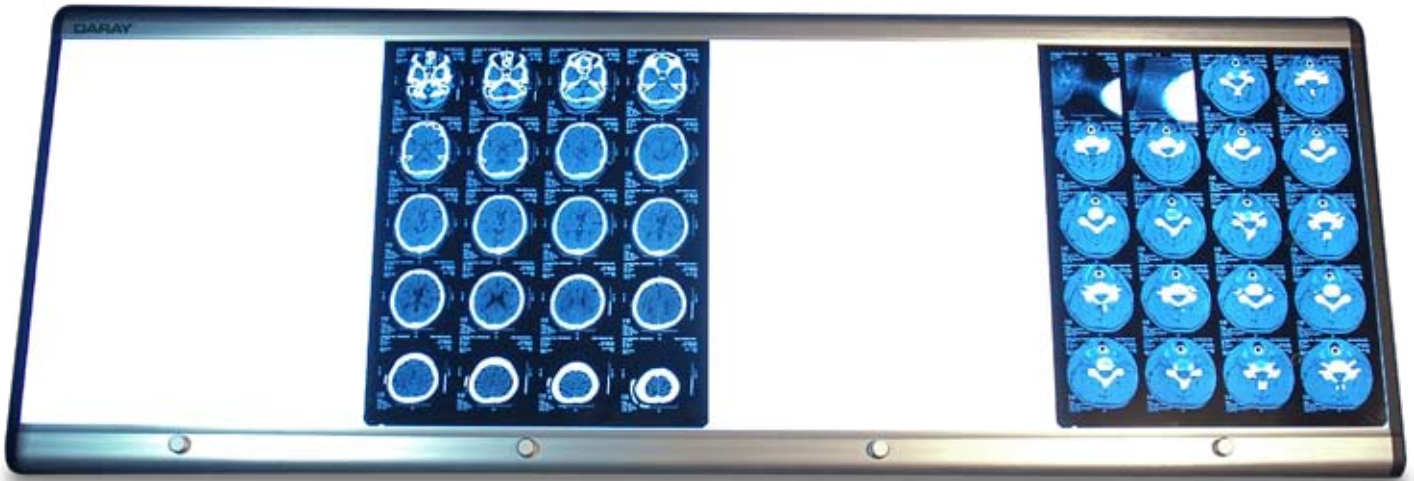

Available as 1x, 2x, 3x and 4x panel wall-mounted units, and as a single-panel desktop with carrying handle, the DX4500 series range utilises a high-frequency inverter which reduces eye fatigue by eliminating flicker, increases lamp life, and provides instant lighting and relighting.

DX4501

DX4503

■ Slim Design

The use of thin EEFL lamps for the high-tech display and non-metallic materials for the casing enables the DX4500 series to be one of the world's thinnest and lightest X-ray film viewers.

■ Uniform Brightness

A luminance uniformity of over 90% is achieved by using 16 lamps, each with a diameter of 2.4mm, allowing the user to see any part of the film with consistency to facilitate accurate diagnosis.

DARAY®

0800 804 8384

DX4504

■ Long-Life Lamps

Unlike traditional X-ray film viewers, the DX4500 series use External Electrode Fluorescent Lamps (EEFL). Compared with conventional fluorescent tubes, EEFL lamps increase electrical efficiency, generate less heat and minimise troublesome lamp replacement by having more than ten times the life.