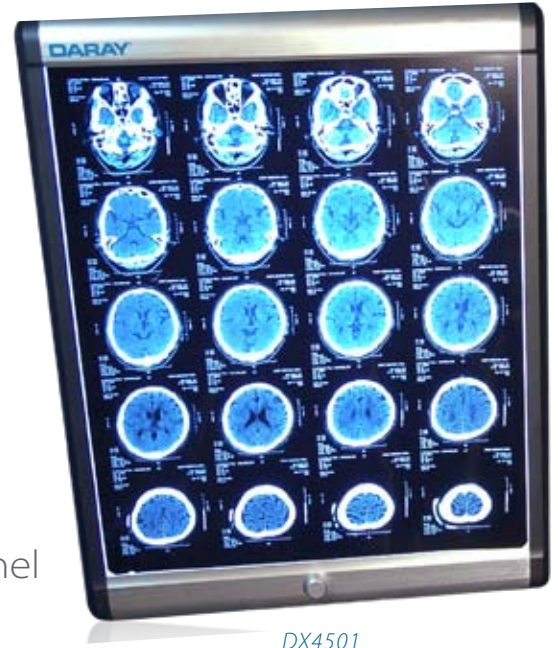

DX4500

X-RAY FILM VIEWERS

TM
N
t
e
V

The DARAY **VetZ™** DX4500 series of X-ray film viewers features a distinctive and extremely modern slim design

Long-life light sources provide clear, cool and diffuse illumination.

Available as 1x, 2x, 3x and 4x panel wall-mounted units, and as a single-panel desktop with carrying handle, the DX4500 series range utilises a high-frequency inverter which reduces eye fatigue by eliminating flicker, increases lamp life, and provides instant lighting and relighting.

DX4501

DX4503

■ Slim Design

The use of thin EEFL lamps for the high-tech display and non-metallic materials for the casing enables the DX4500 series to be one of the world's thinnest and lightest X-ray film viewers.

■ Uniform Brightness

A luminance uniformity of over 90% is achieved by using 16 lamps, each with a diameter of 2.4mm, allowing the user to see any part of the film with consistency to facilitate accurate diagnosis.