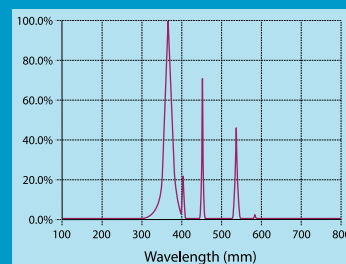

Percent irradiance

ABOUT DARAY

DARAY have been established in the medical, dental and veterinary markets since 1968 building exceptional and durable products.

We shall continue to innovate; aiming to excel in our endeavours to deliver reliable solutions.

DARAY®
Medical

www.daray.com

Tel: 0800 804 8384 Email: info@daray.co.uk